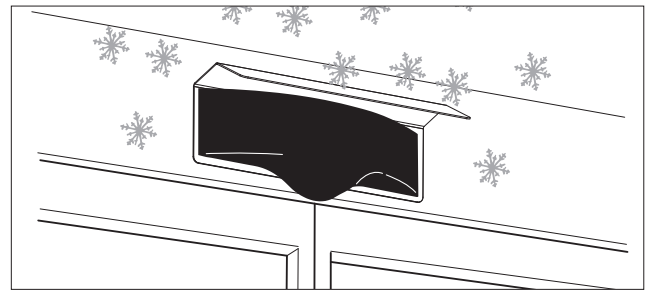

MCAP (Mercur) / RE-RP (Reflex), EasyMotion Cap

MCAP small (Mars) / IM-RP (Impulse)

No.	Type	
<p>212837</p> <p>212538</p>	<ul style="list-style-type: none"> • MCAP • RE-RP 	<p>mm (inch)</p>
<p>212838</p> <p>212559</p> <p>242373</p>	<ul style="list-style-type: none"> • MCAP small • IM-RP • EasyMotion Cap 	<p>mm (inch)</p>