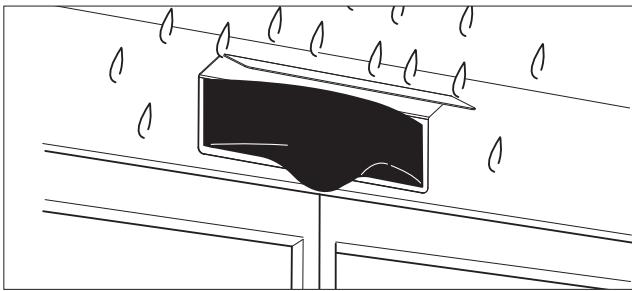

MCAP (Mercur) / RE-RP (Reflex), EasyMotion Cap

MCAP small (Mars) / IM-RP (Impulse)

No.	Type	
<p>212837</p> <p>212538</p>	<ul style="list-style-type: none"> • MCAP • RE-RP 	<p>mm (inch)</p>
<p>212838</p> <p>212559</p> <p>242373</p>	<ul style="list-style-type: none"> • MCAP small • IM-RP • EasyMotion Cap 	<p>mm (inch)</p>